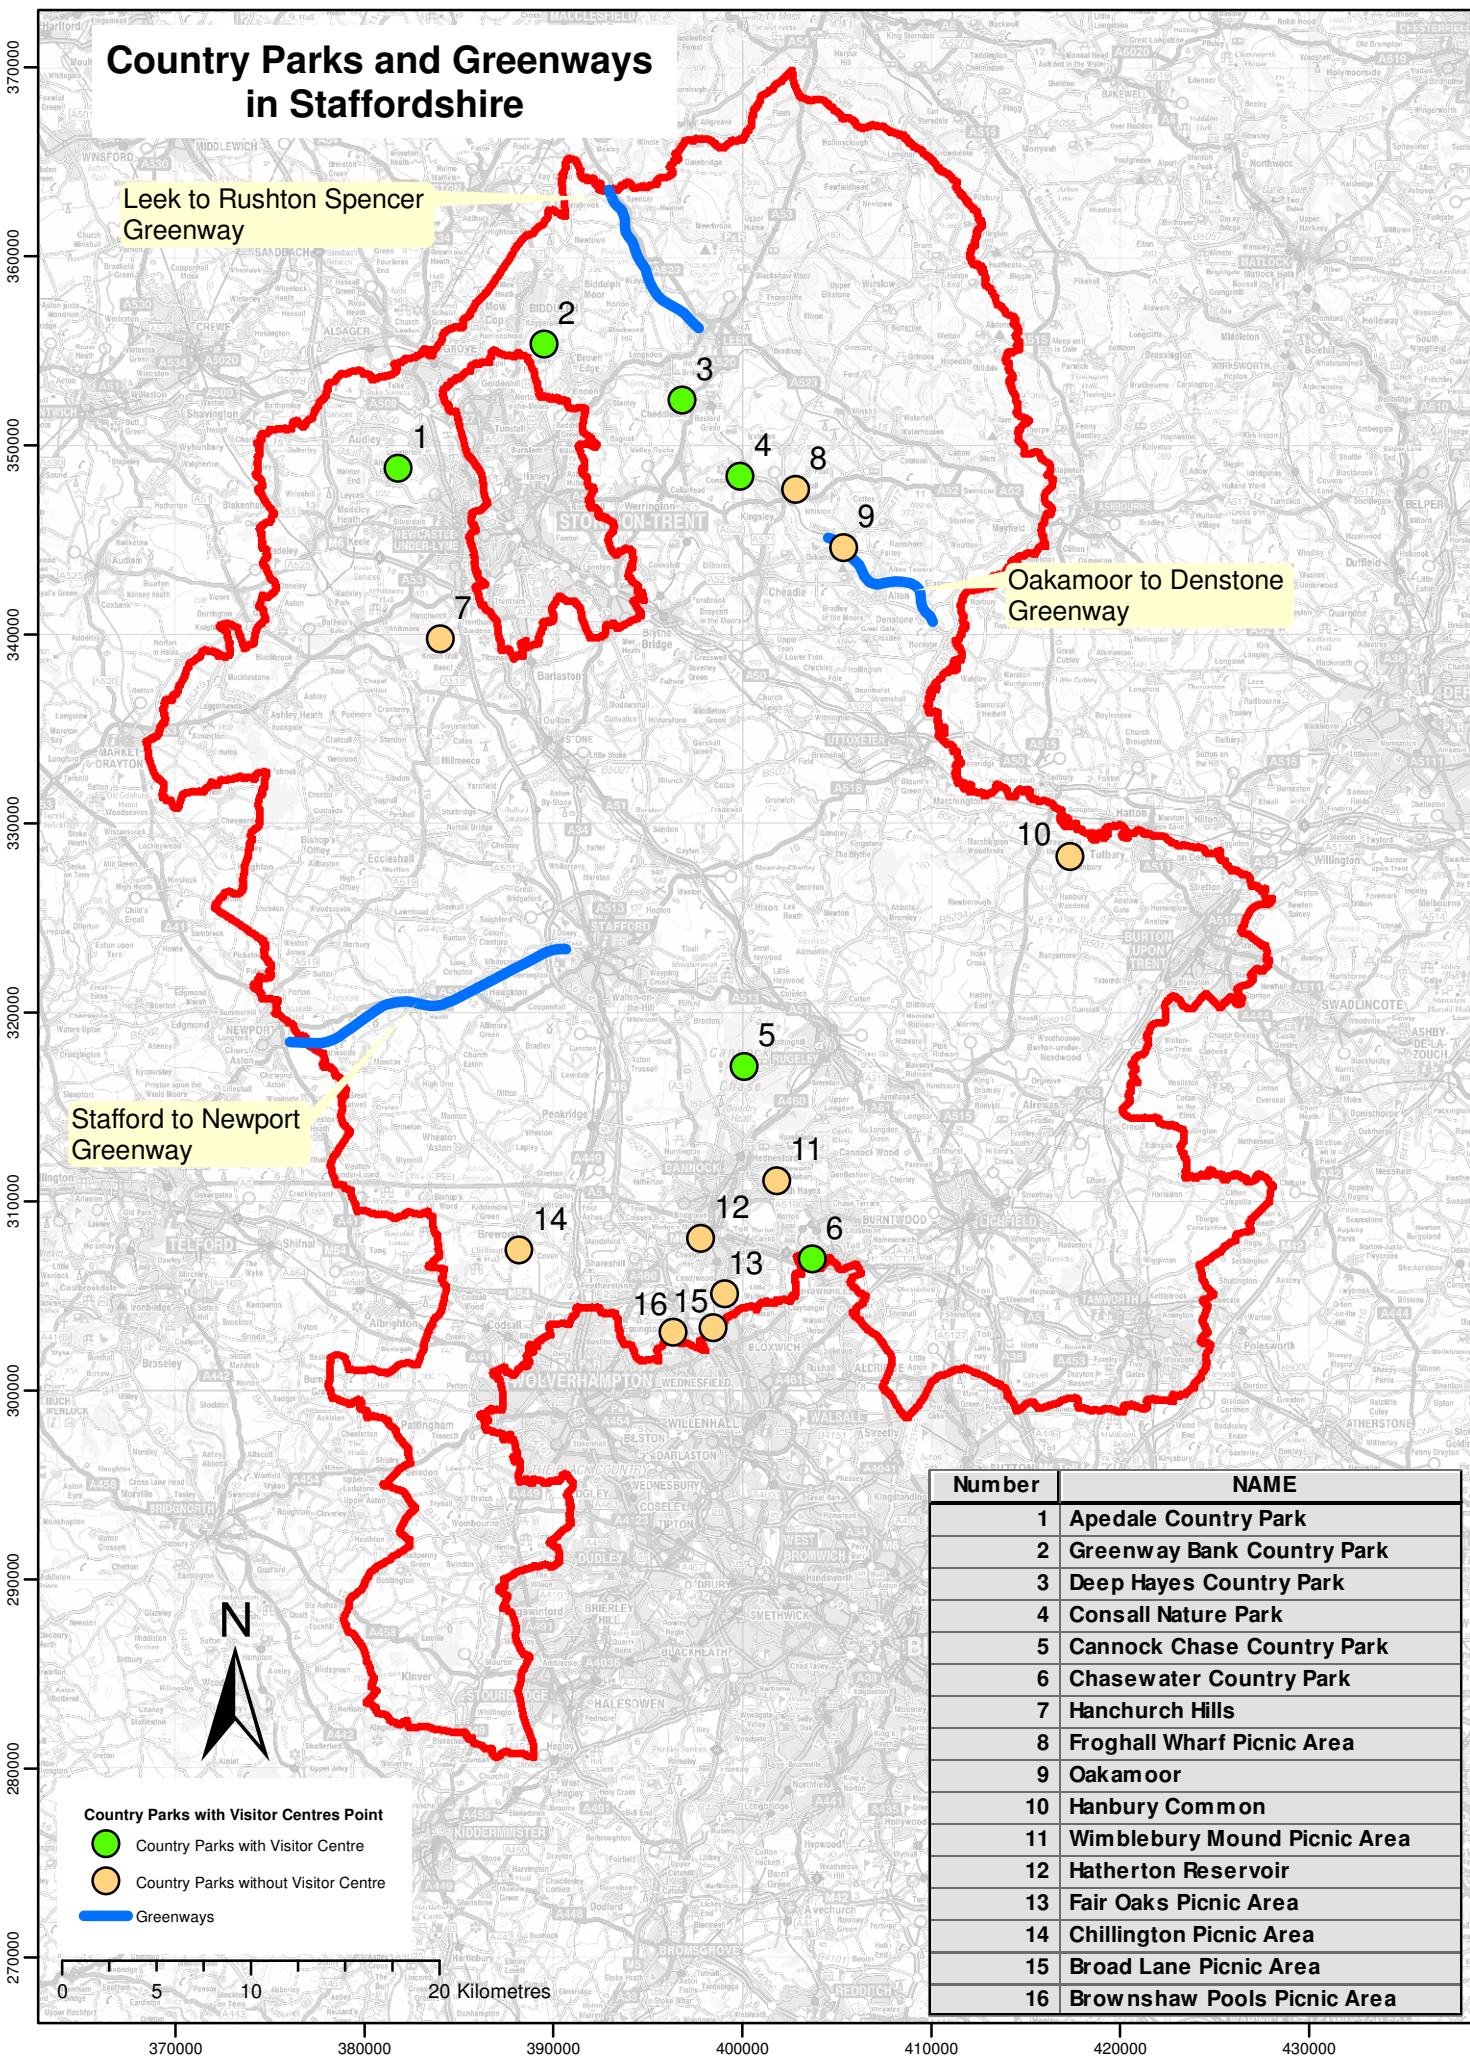

Country Parks and Greenways in Staffordshire

Number	NAME
1	Apedale Country Park
2	Greenway Bank Country Park
3	Deep Hayes Country Park
4	Consall Nature Park
5	Cannock Chase Country Park
6	Chasewater Country Park
7	Hanchurch Hills
8	Froghall Wharf Picnic Area
9	Oakamoor
10	Hanbury Common
11	Wimblebury Mound Picnic Area
12	Hatherton Reservoir
13	Fair Oaks Picnic Area
14	Chillington Picnic Area
15	Broad Lane Picnic Area
16	Brownshaw Pools Picnic Area

Country Parks with Visitor Centres Point

- Country Parks with Visitor Centre
- Country Parks without Visitor Centre
- Greenways